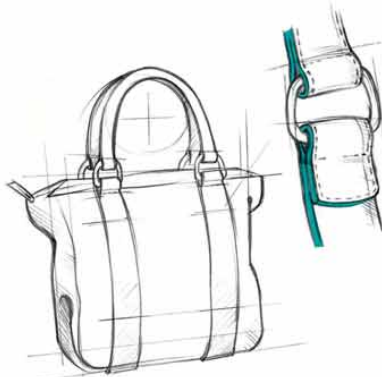

# EDGE PAINT COLOR CHART

**SECTION LACQUER<sup>®</sup> COLOURS**  
*Nature, beauty, technology*

*Loving Leather*

*Leathergoods Specialities*

**Campbell-Randall Machinery Co.**

401 Irvine St. Yoakum TX 77995 USA